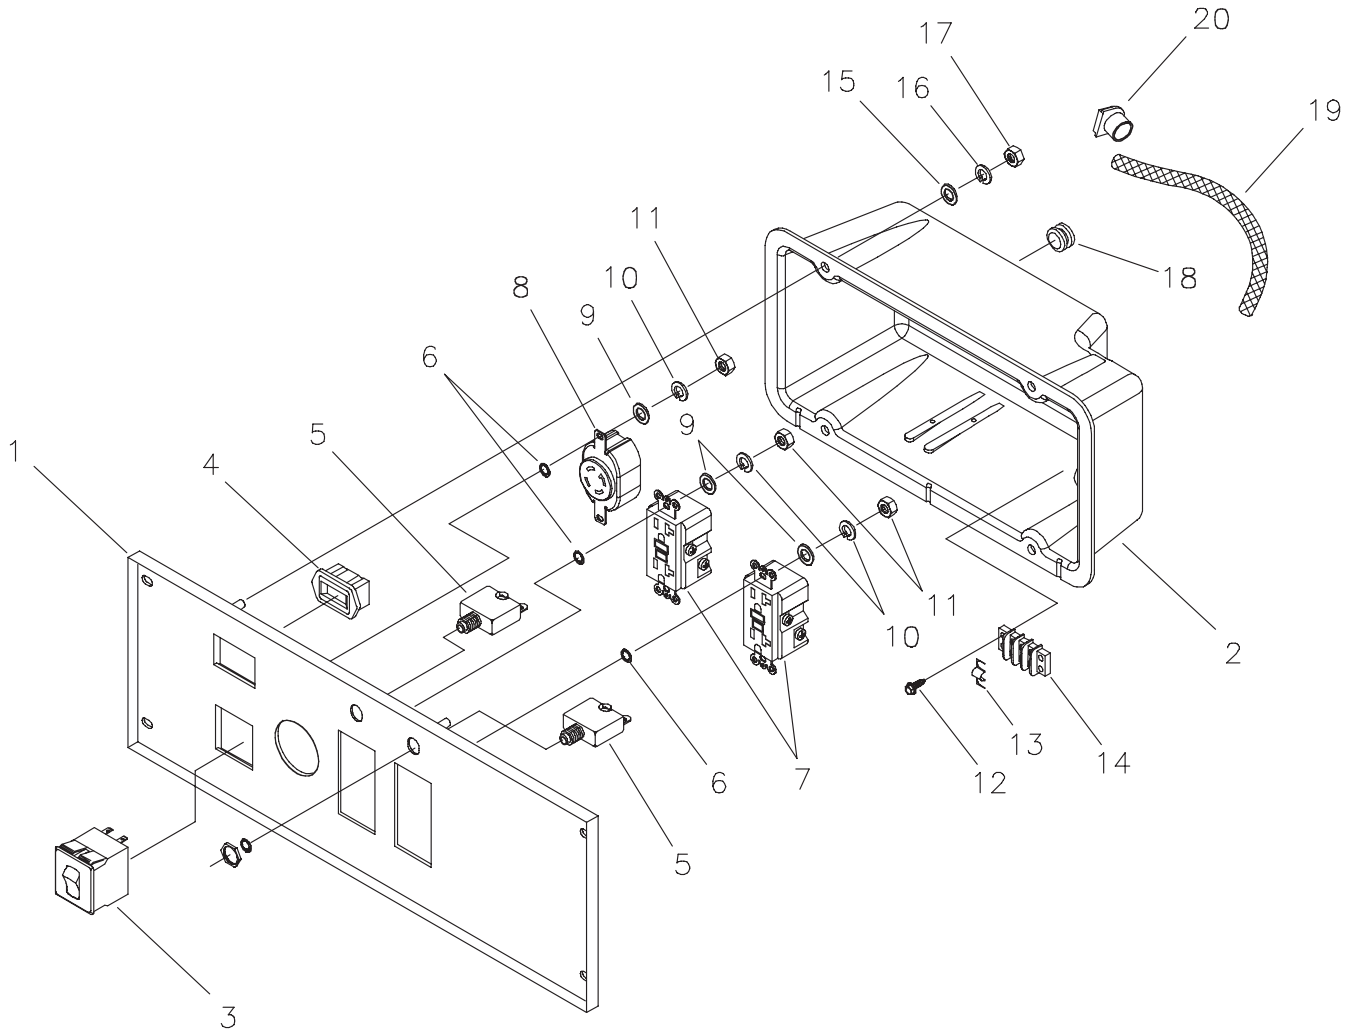

Parts Not Illustrated

200309GS	MANUAL, Operator's
BB3061GS	BOTTLE, Oil
B4177GS	CHARGER, Battery
195236GS	FUSE (5 Pack)
195237GS	CAP, Fuse (4 Pack)
191895DGS	SET, Cord
199384GS	DECAL, Family, CA EVP
I0003I	STABILIZER, Fuel
198220GS	KIT, Decal Srv

Item	Part #	Description
1	198237GS	PANEL, Control
2	198239GS	BOX, Control Panel
3	192785GS	BREAKER, Circuit, 30A
4	198245GS	METER, Hour
5	75207DGS	BREAKER, Circuit, 15A
6	*	WASHER, Shakeproof, Int. #8
7	94373GS	OUTLET, 120V, 15A Duplex
8	43437GS	OUTLET, 120/240V, 30A
9	*	WASHER, Flat, M4
10	*	WASHER, Lock, M4
11	*	NUT, M4 - 0.7
12	198495GS	SCREW, 4 x 18, Tapping

Item	Part #	Description
13	193095GS	JUMPER, Terminal Block
14	193427GS	STRIP, Terminal, 3 Pole
15	*	WASHER, Flat, M5
16	*	WASHER, Lock, M5
17	*	NUT, M5 - 0.8
18	38057GS	GROMMET
19	77043BGS	CONDUIT, Flex Tubing
20	188632GS	BOOT, Wire Outlet, Rubber

* - Items without part numbers are common fasteners and are available at your local hardware store.

EXPLODED VIEW AND PARTS LIST

EXPLODED VIEW AND PARTS LIST - ALTERNATOR

Item	Part #	Description
1	186059GS	ADAPTER, Mounting, Alternator
2	194773GS	ASSY, Rotor (Includes Item 10)
3	198498AGS	STATOR
4	193336GS	RBC, (with O-Ring p/n 189197GS)
5	86308KGS	HHCS, M6 - 1.0 x 175 SEMS
6	66386GS	ASSY, Holder, Brush
7	66849GS	TAPTITE, M5 - 0.8 x 16
8	189769GS	BOARD, Circuit, System Control
9	81917GS	PIN, Roll, 4mm x 10
10	65791GS	BEARING